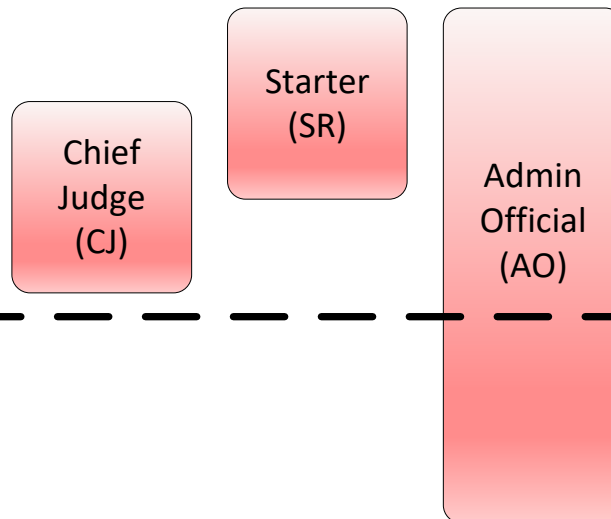

When proficient in all LSC positions, consider looking for opportunities to serve as Meet Referee. Your Referee certification already qualifies you, but make sure you are comfortable as an official before taking on this responsibility.

On the National side, you can seek N2 Deck Referee certification to further develop your experience as a referee, and/or your N2 Admin certification for additional Admin skills focused on championship meets.

After you become proficient at the CJ, Starter and Admin positions, consider pursuing your LSC Referee certification. Starter and AO are prerequisites and CJ is strongly recommended.

Add the N3 ST certification when you are comfortable working Stroke and Turn at championship meets. An N3 ST is the initial milestone that qualifies you to work meets like Futures and Junior Nationals. With additional experience as a CJ or Starter, consider seeking N2 certifications for those positions based on your interest.

Once comfortable at Stroke and Turn, consider pursuing LSC Chief Judge and then Starter certifications

To begin National certification, seek an N2 ST evaluation at an OQM meet like STAGS, TAGS or Sectionals.

BEGIN with an initial LSC certification as a Stroke and Turn Judge or Administrative Official. Stick with that initial certification until you are comfortable in that position.

	N3 National certifications. Typically required for Futures and above. Recognized expertise in those positions.
	N2 National certifications. May be required for Sectional meets. Great for building proficiency even if you plan to mostly officiate LSC meets.
	LSC certification. Qualified to work those positions at LSC meets including LSC championships.